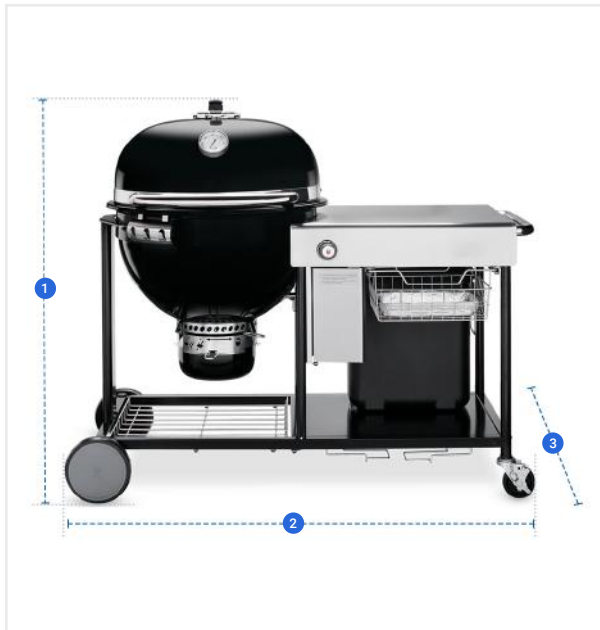

How to Measure Grill Cover for Weber Summit Charcoal Grilling Center 24"

Measurement Instruction

- ✓ Give exact measurement from edge to edge.
- ✓ We add 1" to 2" leeway on the given width/depth for easy pull-in and pull-out.
- ✓ The height dimensions will remain same as provided by you.

Measurement (Inches)

1. Height

2. Width

3. Depth

1. Height:

Height of the Grill Cover for Weber Summit Charcoal Grilling Center 24"

2. Width:

Width of the Grill Cover for Weber Summit Charcoal Grilling Center 24"

3. Depth:

Depth of the Grill Cover for Weber Summit Charcoal Grilling Center 24"

We encourage you to upload the image of the article you need the cover for - this helps our team ensure covers are designed keeping your requirements in mind.