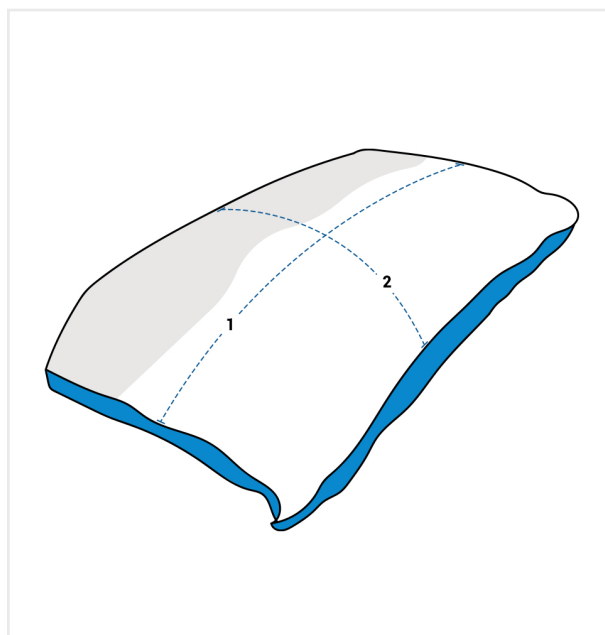

How to Measure Stripes Pillow Cover

Measurement Instruction

- ✓ Give exact measurement from edge to edge.
- ✓ We add 0" to -1" size variance on the given width/depth for perfect fit.
- ✓ The height dimensions will remain same as provided by you.

Measurement (Inches)

1. Width

2. Length

1. Width:
Width of the Rectangle Pillow

2. Length:
Length of the Rectangle Pillow

We encourage you to upload the image of the article you need the cover for - this helps our team ensure covers are designed keeping your requirements in mind.