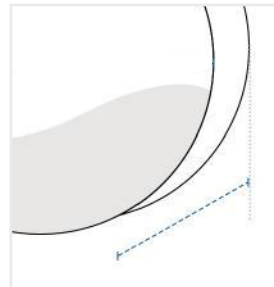

How to Measure Round Cushion Cover

Measurement Instruction

- ✓ Give exact measurement from edge to edge.
- ✓ We add 0" to -1" size variance on the given Diameter for perfect fit.
- ✓ The Thickness dimensions will remain same as provided by you.

Measurement (Inches)

1. Diameter

2. Thickness

1. Diameter:

Diameter of the Round Cushion

1. Thickness:

Thickness of the Round Cushion

We encourage you to upload the image of the article you need the cover for - this helps our team ensure covers are designed keeping your requirements in mind.