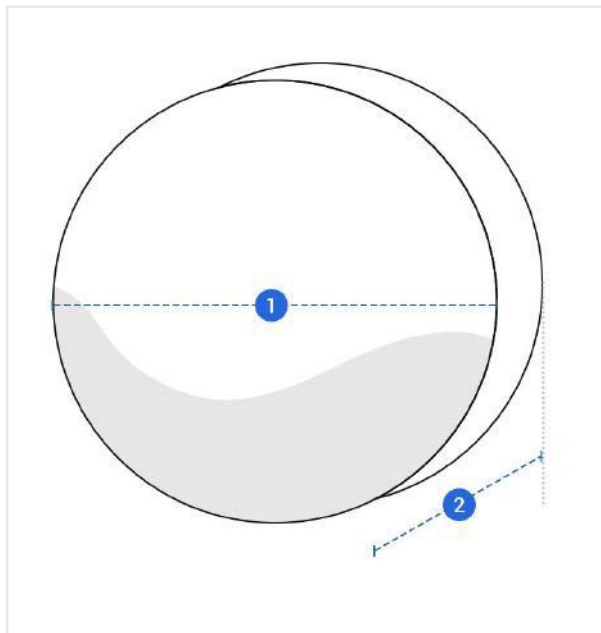

How to Measure Round Cushion Cover

Measurement Instruction

- ✓ Give exact measurement from edge to edge.
- ✓ We add 0" to -1" size variance on the given Diameter for perfect fit.
- ✓ The Thickness dimensions will remain same as provided by you.

Measurement (Inches)

1. Diameter

2. Thickness

1. Diameter:

Diameter of the Round Cushion

1. Thickness:

Thickness of the Round Cushion

We encourage you to upload the image of the article you need the cover for - this helps our team ensure covers are designed keeping your requirements in mind.