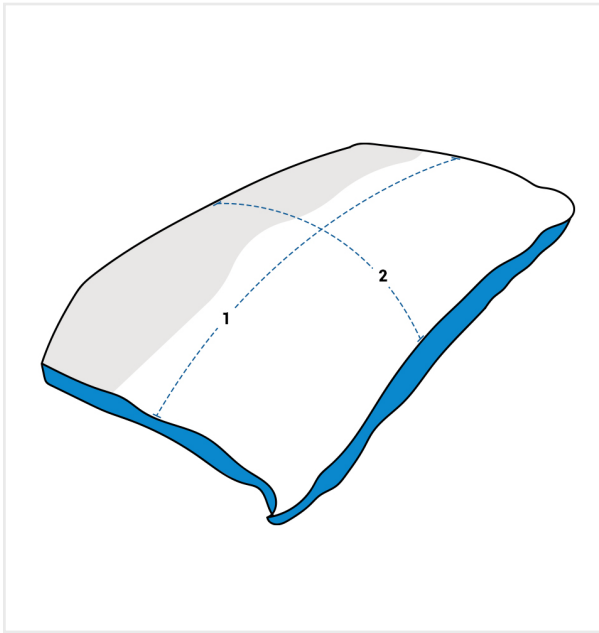

## How to Measure Polka Dot Pillow Cover

### Measurement Instruction

- ✓ Give exact measurement from edge to edge.
- ✓ We add 0" to -1" size variance on the given width/depth for perfect fit.
- ✓ The height dimensions will remain same as provided by you.

### Measurement (Inches)

1. Width

2. Length

**1. Width:**  
Width of the Rectangle Pillow

**2. Length:**  
Length of the Rectangle Pillow

We encourage you to upload the image of the article you need the cover for - this helps our team ensure covers are designed keeping your requirements in mind.