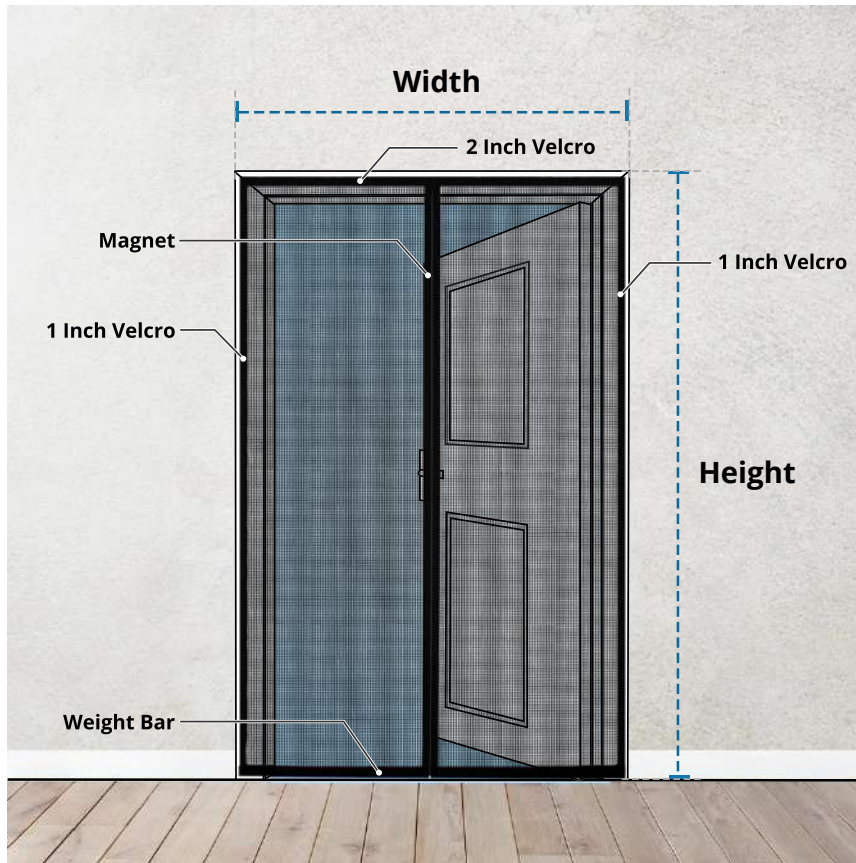

## Magnetic Screen Door

- Kindly measure the width within the inner edge of the door.
- Kindly measure the height from the ground till the top corner of the space/door
- Maximum height limit is 12ft.
- 1 inch extra leeway is provided on each side of the door (width) for the Velcro.
- 2 inches Velcro is provided on the top of the screen door.
- Weight bar is provided at the bottom wherein distance between each weight bar is 6 inches.
- Magnet is provided in the center (height) at every 10 inches.