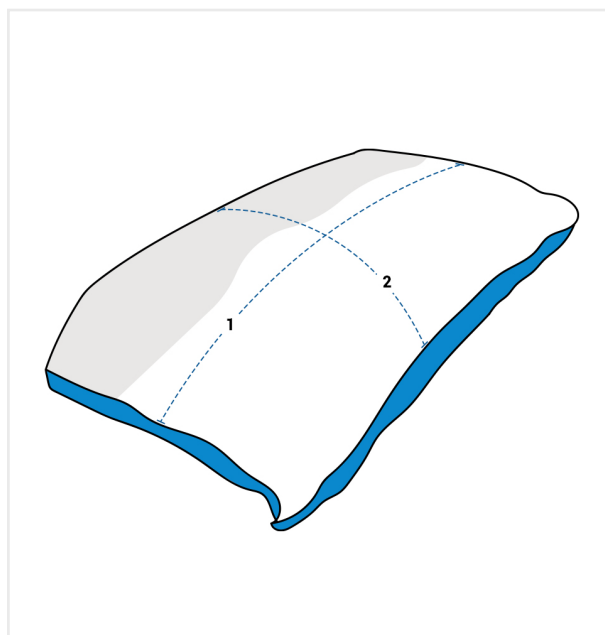

How to Measure Ikat Pillow Cover

Measurement Instruction

- ✓ Give exact measurement from edge to edge.
- ✓ We add 0" to -1" size variance on the given width/depth for perfect fit.
- ✓ The height dimensions will remain same as provided by you.

Measurement (Inches)

1. Width

2. Length

1. Width:
Width of the Rectangle Pillow

2. Length:
Length of the Rectangle Pillow

We encourage you to upload the image of the article you need the cover for - this helps our team ensure covers are designed keeping your requirements in mind.