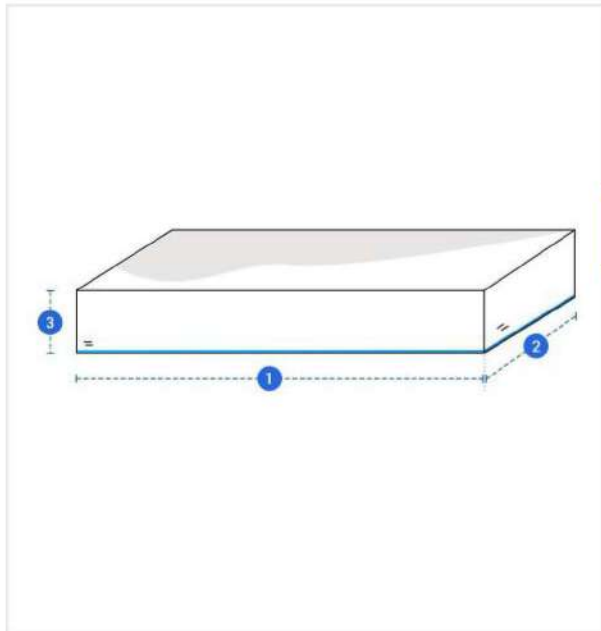

# How to Measure Floral Cushion Cover

## Measurement Instruction

- ✓ Give exact measurement from edge to edge.
- ✓ We add 0" to -1" size variance on the given width/depth for perfect fit.
- ✓ The height dimensions will remain same as provided by you.

### Measurement (Inches)

1. Length

2. Width

3. Thickness

### 2. Width:

Width of the Rectangle Cushion