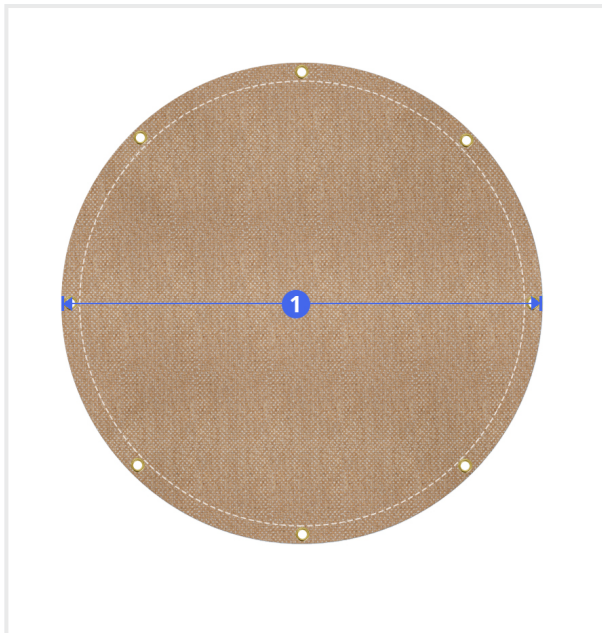

## How to Measure Round Canvas Tarps

### Measurement Instruction

✓ Give exact measurement from edge to edge.

✓ We add 0.5" to 1.5" leeway on the given diameter for easy pull-in and pull-out.

### Measurement (Inches)

1. Diameter

#### 1. Diameter:

Diameter of the Canvas Tarps

We encourage you to upload the image of the article you need the cover for - this helps our team ensure covers are designed keeping your requirements in mind.