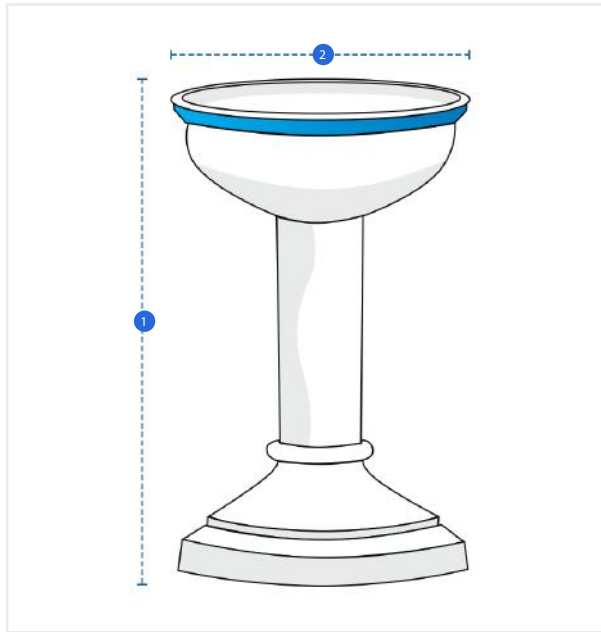

## How to Measure Bird Bath Covers

### Measurement Instruction

- ✓ Give exact measurement from edge to edge.
- ✓ We add 1" to 2" leeway on the given width/depth for easy pull-in and pull-out.
- ✓ The height dimensions will remain same as provided by you.

### Measurement (Inches)

1. Height

2. Diameter

**1. Height:**  
Height of the Bird Bath

**2. Diameter:**  
Diameter of the Bird Bath

We encourage you to upload the image of the article you need the cover for - this helps our team ensure covers are designed keeping your requirements in mind.