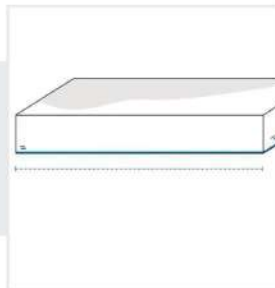

How to Measure Animal Print Cushion Cover

Measurement Instruction

- ✓ Give exact measurement from edge to edge.
- ✓ We add 0" to -1" size variance on the given width/depth for perfect fit.
- ✓ The height dimensions will remain same as provided by you.

Measurement (Inches)

1. Length

2. Width

3. Thickness

1. Length:

Length of the Rectangle Cushion

2. Width:

Width of the Rectangle Cushion

3. Thickness:

Thickness of the Rectangle Cushion

We encourage you to upload the image of the article you need the cover for - this helps our team ensure covers are designed keeping your requirements in mind.