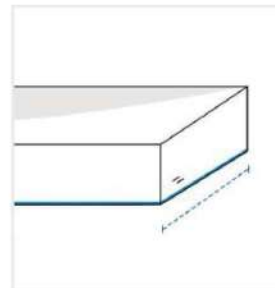

How to Measure Animal Print Cushion Cover

Measurement Instruction

- ✓ Give exact measurement from edge to edge.
- ✓ We add 0" to -1" size variance on the given width/depth for perfect fit.
- ✓ The height dimensions will remain same as provided by you.

Measurement (Inches)

1. Length

2. Width

3. Thickness

1. Length:

Length of the Rectangle Cushion

2. Width:

Width of the Rectangle Cushion

3. Thickness:

Thickness of the Rectangle Cushion

We encourage you to upload the image of the article you need the cover for - this helps our team ensure covers are designed keeping your requirements in mind.