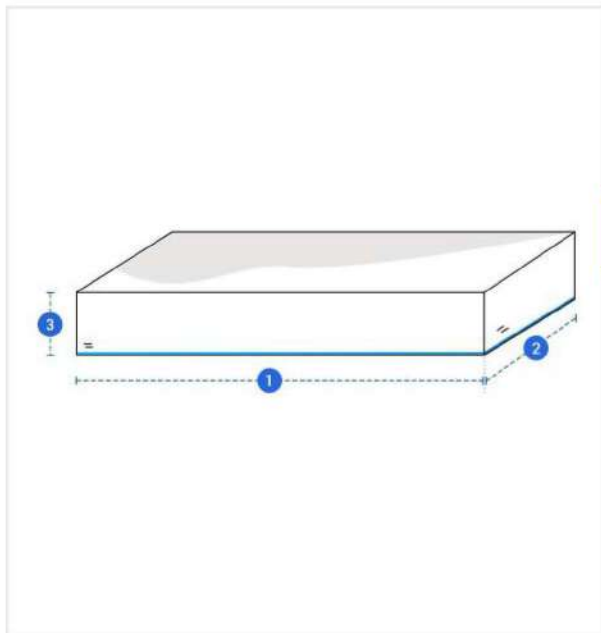

How to Measure Animal Print Cushion Cover

Measurement Instruction

- ✓ Give exact measurement from edge to edge.
- ✓ We add 0" to -1" size variance on the given width/depth for perfect fit.
- ✓ The height dimensions will remain same as provided by you.

Measurement (Inches)

1. Length

2. Width

3. Thickness

1. Length:

Length of the Rectangle Cushion

2. Width:

Width of the Rectangle Cushion