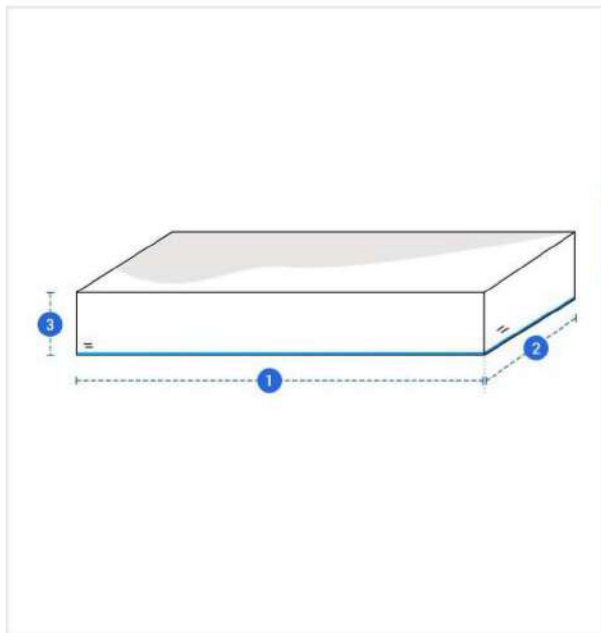

# How to Measure Abstract Cushion Cover

## Measurement Instruction

- ✓ Give exact measurement from edge to edge.
- ✓ We add 0" to -1" size variance on the given width/depth for perfect fit.
- ✓ The height dimensions will remain same as provided by you.

### Measurement (Inches)

1. Length

2. Width

3. Thickness

### 2. Width:

Width of the Rectangle Cushion