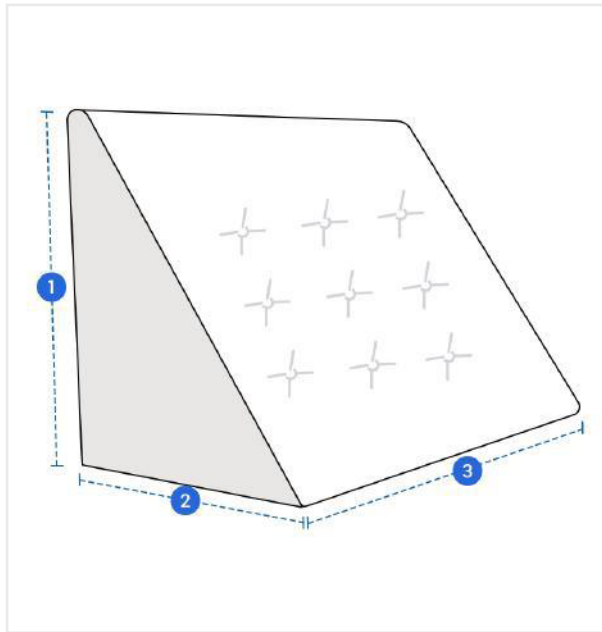

# How to Measure Triangle Indoor Cushion Cover

## Measurement Instruction

✓ Give exact measurement from edge to edge.

✓ We add 0" to -1" size variance on the given width/depth for perfect fit.

### Measurement (Inches)

1. Height

2. Width

3. Length

#### 2. Width:

Width of the Triangle Cushion