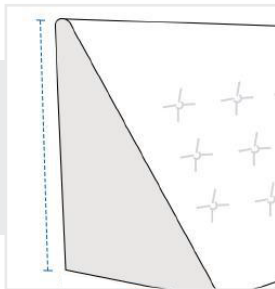

# How to Measure Triangle Indoor Cushion Cover

## Measurement Instruction

✓ Give exact measurement from edge to edge.

✓ We add 0" to -1" size variance on the given width/depth for perfect fit.

### Measurement (Inches)

1. Height

2. Width

3. Length

#### 1. Height:

Height of the Triangle Cushion