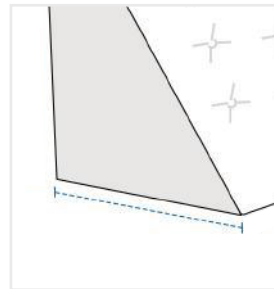

2. Width:

Width of the Triangle Cushion