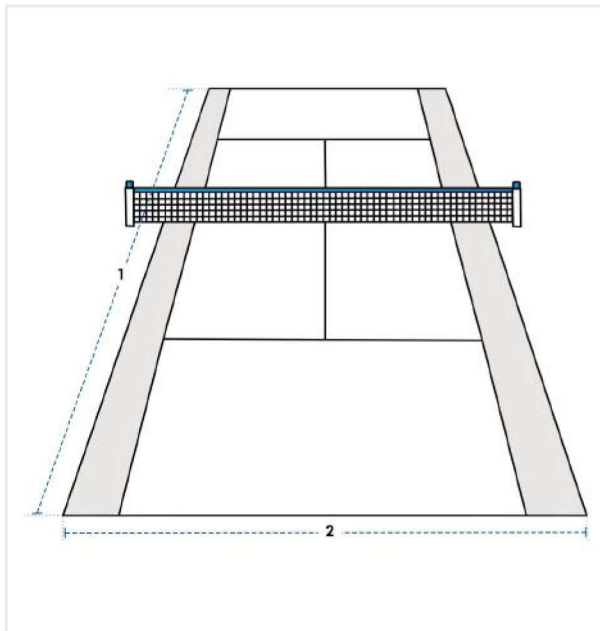

How to Measure Tennis Court Covers

Measurement Instruction

✓ Give exact measurement from edge to edge.

✓ There can be a size variance of 1" to 2"

Measurement (Inches)

1. Length

2. Width

1. Length:

Length of the Tennis Court

2. Width:

Width of the Tennis Court

We encourage you to upload the image of the article you need the cover for - this helps our team ensure covers are designed keeping your requirements in mind.