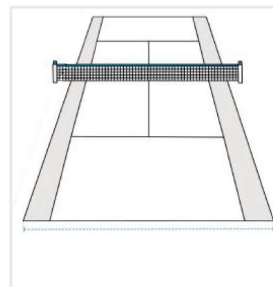

How to Measure Tennis Court Covers

Measurement Instruction

✓ Give exact measurement from edge to edge.

✓ There can be a size variance of 1" to 2"

Measurement (Inches)

1. Length

2. Width

1. Length:

Length of the Tennis Court

2. Width:

Width of the Tennis Court

We encourage you to upload the image of the article you need the cover for - this helps our team ensure covers are designed keeping your requirements in mind.