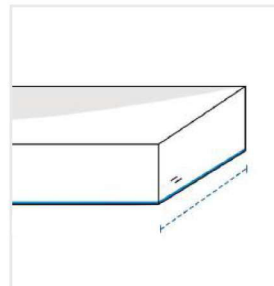

How to Measure Rectangle Indoor Cushion Cover

Measurement Instruction

✓ Give exact measurement from edge to edge.

✓ We add 0" to -1" size variance on the given width/depth for perfect fit.

Measurement (Inches)

1. Length

2. Width

3. Thickness

1. Length:

Length of the Rectangle Cushion

2. Width:

Width of the Rectangle Cushion

3. Thickness: