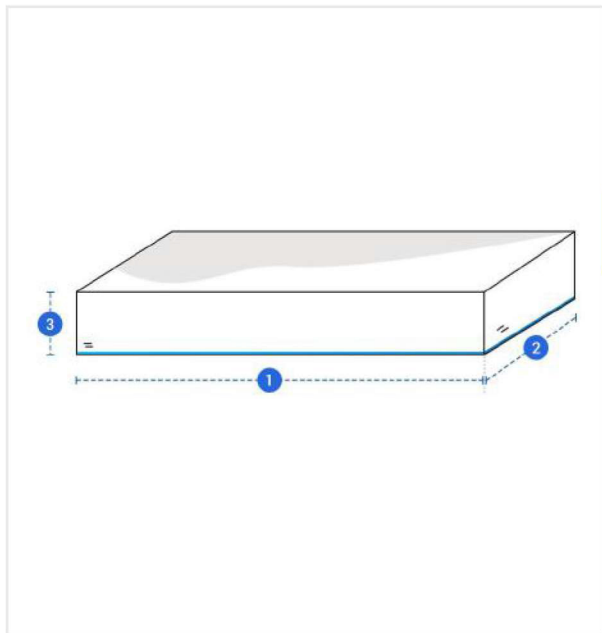

How to Measure Rectangle Indoor Cushion Cover

Measurement Instruction

✓ Give exact measurement from edge to edge.

✓ We add 0" to -1" size variance on the given width/depth for perfect fit.

Measurement (Inches)

1. Length

2. Width

3. Thickness

1. Length:

Length of the Rectangle Cushion

2. Width:

Width of the Rectangle Cushion

3. Thickness: