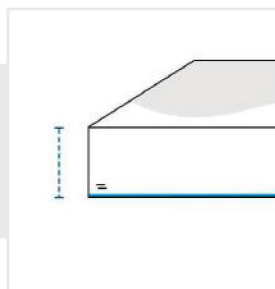

3. Thickness:

Thickness of the Rectangle Cushion

We encourage you to upload the image of the article you need the cover for - this helps our team ensure covers are designed keeping your requirements in mind.