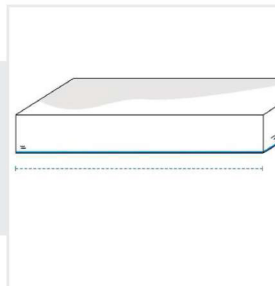

How to Measure Rectangle Indoor Cushion Cover

Measurement Instruction

✓ Give exact measurement from edge to edge.

✓ We add 0" to -1" size variance on the given width/depth for perfect fit.

Measurement (Inches)

1. Length

2. Width

3. Thickness

1. Length:

Length of the Rectangle Cushion

2. Width:

Width of the Rectangle Cushion

3. Thickness: