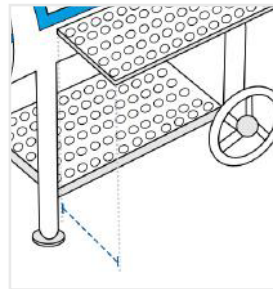

### Measurement Instruction

- ✓ Give exact measurement from edge to edge.
- ✓ We add 1" to 2" leeway on the given width/depth for easy pull-in and pull-out.
- ✓ The height dimensions will remain same as provided by you.

#### 4. Width of Grill Chamber including Chimney:

Width of Grill Chamber including Chimney of the Offset Smoker

**5. Width of Firebox:**

Width of Firebox of the Offset Smoker

**6. Depth of Grill Chamber including Grill Chamber shelf:**

Depth of Grill Chamber including Grill Chamber shelf of the Offset Smoker

**7. Depth of Firebox:**

Depth of Firebox of the Offset Smoker

**8. Depth of Grill Chamber Shelf:**

Depth of Grill Chamber Shelf of the Offset Smoker

**9. Depth of firebox Shelf:**

Depth of firebox Shelf of the Offset Smoker

**10. Height from Ground to firebox Shelf:**

Height from Ground to firebox Shelf of the Offset Smoker

**11. Height from Ground to Firebox:**