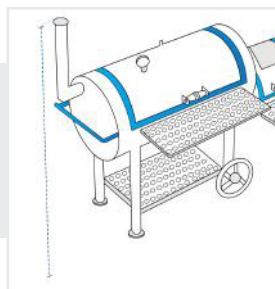

1. Overall Height:

Overall Height of the Offset Smoker