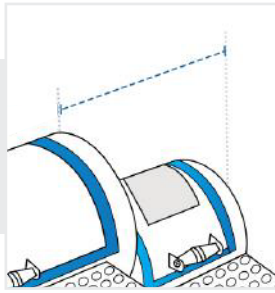

5. Width of Firebox:

Width of Firebox of the Offset Smoker