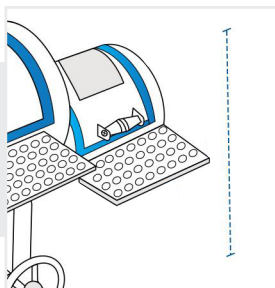

**9. Depth of firebox Shelf:**

Depth of firebox Shelf of the Offset Smoker

**10. Height from Ground to firebox Shelf:**

Height from Ground to firebox Shelf of the Offset Smoker

**11. Height from Ground to Firebox:**

Height from Ground to Firebox of the Offset Smoker

**12. Diameter of Chimney:**

Diameter of Chimney of the Offset Smoker

**13. Depth from Chimney to Grill Chamber back:**

Depth from Chimney to Grill Chamber back of the Offset Smoker