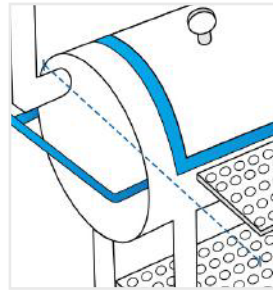

### Measurement Instruction

- ✓ Give exact measurement from edge to edge.
- ✓ We add 1" to 2" leeway on the given width/depth for easy pull-in and pull-out.
- ✓ The height dimensions will remain same as provided by you.

#### 3. Height from Ground to Grill Chamber Self:

Height from Ground to Grill Chamber Self of the Offset Smoker

#### 4. Width of Grill Chamber including Chimney:

Width of Grill Chamber including Chimney of the Offset Smoker

**5. Width of Firebox:**

Width of Firebox of the Offset Smoker

**6. Depth of Grill Chamber including Grill Chamber shelf:**

Depth of Grill Chamber including Grill Chamber shelf of the Offset Smoker

**7. Depth of Firebox:**

Depth of Firebox of the Offset Smoker

**8. Depth of Grill Chamber Shelf:**

Depth of Grill Chamber Shelf of the Offset Smoker