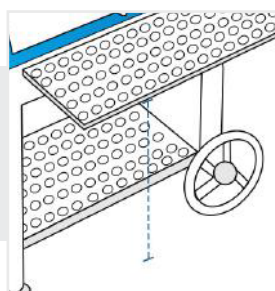

3. Height from Ground to Grill Chamber Self:

Height from Ground to Grill Chamber Self of the Offset Smoker