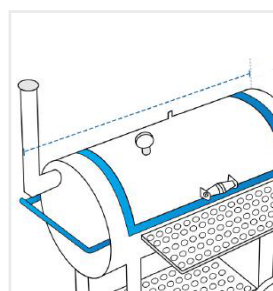

4. Width of Grill Chamber including Chimney:

Width of Grill Chamber including Chimney of the Offset Smoker