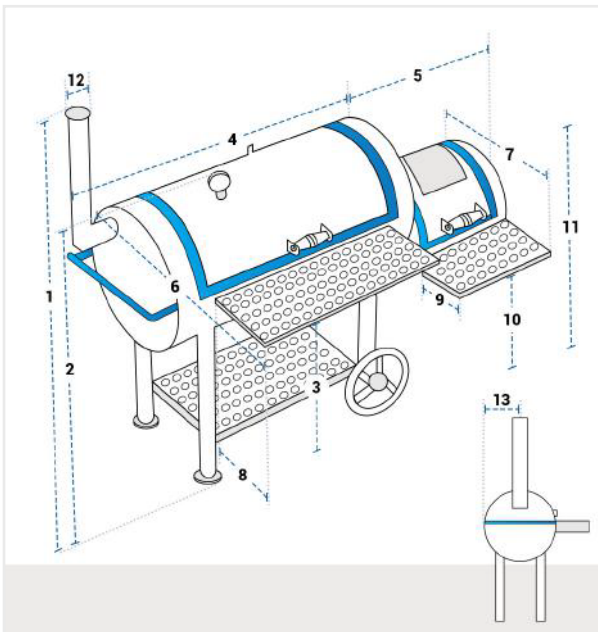

## How to Measure Offset Smoker Covers

### Measurement Instruction

- ✓ Give exact measurement from edge to edge.
- ✓ We add 1" to 2" leeway on the given width/depth for easy pull-in and pull-out.
- ✓ The height dimensions will remain same as provided by you.

### Measurement (Inches)

1. Overall Height	<input type="text"/>	2. Height from Ground to Grill Chamber	<input type="text"/>
3. Height from Ground to Grill Chamber Self	<input type="text"/>	4. Width of Grill Chamber including Chimney	<input type="text"/>
5. Width of Firebox	<input type="text"/>	6. Depth of Grill Chamber including Grill Chamber shelf	<input type="text"/>
7. Depth of Firebox	<input type="text"/>	8. Depth of Grill Chamber Shelf	<input type="text"/>
9. Depth of firebox Shelf	<input type="text"/>	10. Height from Ground to firebox Shelf	<input type="text"/>
11. Height from Ground to Firebox	<input type="text"/>	12. Diameter of Chimney	<input type="text"/>
13. Depth from Chimney to Grill Chamber back	<input type="text"/>		