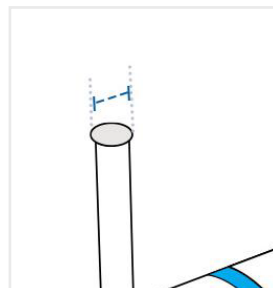

### Measurement Instruction

- ✓ Give exact measurement from edge to edge.
- ✓ We add 1" to 2" leeway on the given width/depth for easy pull-in and pull-out.
- ✓ The height dimensions will remain same as provided by you.

**9. Depth of firebox Shelf:**

Depth of firebox Shelf of the Offset Smoker

**10. Height from Ground to firebox Shelf:**

Height from Ground to firebox Shelf of the Offset Smoker

**11. Height from Ground to Firebox:**

Height from Ground to Firebox of the Offset Smoker

**12. Diameter of Chimney:**

Diameter of Chimney of the Offset Smoker

**13. Depth from Chimney to Grill Chamber back:**

Depth from Chimney to Grill Chamber back of the Offset Smoker