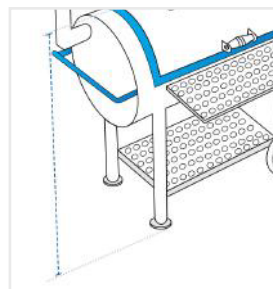

### Measurement Instruction

- ✓ Give exact measurement from edge to edge.
- ✓ We add 1" to 2" leeway on the given width/depth for easy pull-in and pull-out.
- ✓ The height dimensions will remain same as provided by you.

### Measurement (Inches)

1. Overall Height	<input type="text"/>	2. Height from Ground to Grill Chamber	<input type="text"/>
3. Height from Ground to Grill Chamber Self	<input type="text"/>	4. Width of Grill Chamber including Chimney	<input type="text"/>
5. Width of Firebox	<input type="text"/>	6. Depth of Grill Chamber including Grill Chamber shelf	<input type="text"/>
7. Depth of Firebox	<input type="text"/>	8. Depth of Grill Chamber Shelf	<input type="text"/>
9. Depth of firebox Shelf	<input type="text"/>	10. Height from Ground to firebox Shelf	<input type="text"/>
11. Height from Ground to Firebox	<input type="text"/>	12. Diameter of Chimney	<input type="text"/>
13. Depth from Chimney to Grill Chamber back	<input type="text"/>		

#### 1. Overall Height:

Overall Height of the Offset Smoker

#### 2. Height from Ground to Grill Chamber:

Height from Ground to Grill Chamber of the Offset Smoker