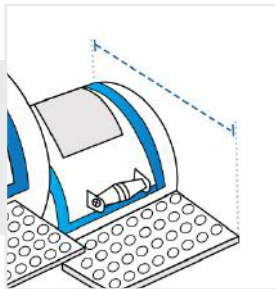

7. Depth of Firebox:

Depth of Firebox of the Offset Smoker