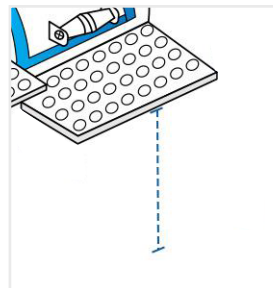

### Measurement Instruction

- ✓ Give exact measurement from edge to edge.
- ✓ We add 1" to 2" leeway on the given width/depth for easy pull-in and pull-out.
- ✓ The height dimensions will remain same as provided by you.

Depth of Grill Chamber including Grill Chamber shelf of the Offset Smoker

**7. Depth of Firebox:**

Depth of Firebox of the Offset Smoker

**8. Depth of Grill Chamber Shelf:**

Depth of Grill Chamber Shelf of the Offset Smoker

**9. Depth of firebox Shelf:**

Depth of firebox Shelf of the Offset Smoker

**10. Height from Ground to firebox Shelf:**

Height from Ground to firebox Shelf of the Offset Smoker

**11. Height from Ground to Firebox:**