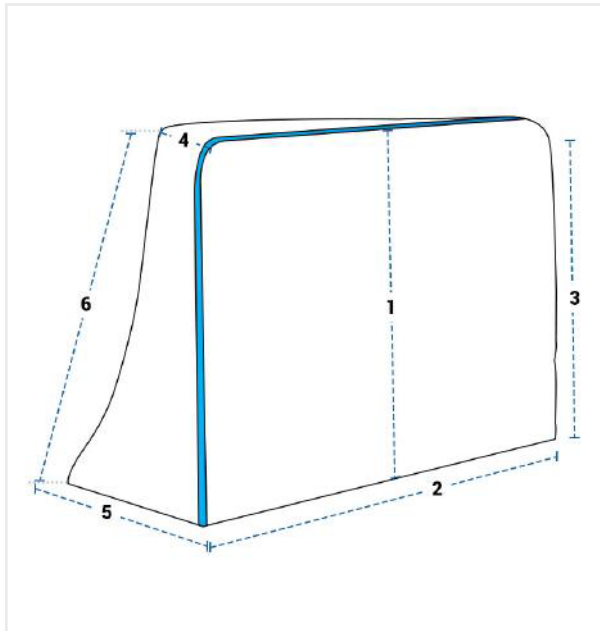

How to Measure Ice Hockey Net Cover

Measurement Instruction

- ✓ Give exact measurement from edge to edge.
- ✓ We add 1" to 2" leeway on the given width/depth for easy pull-in and pull-out.
- ✓ The height dimensions will remain same as provided by you.

Measurement (Inches)

1. Total Front Height	<input type="text"/>	2. Width	<input type="text"/>
3. Height from Bottom to Curve	<input type="text"/>	4. Top Depth	<input type="text"/>
5. Bottom Depth	<input type="text"/>	6. Slant Height	<input type="text"/>

1. Total Front Height:
Total Front Height of the Ice Hockey Net

2. Width:
Width of the Ice Hockey Net

3. Height from Bottom to Curve:
Height from Bottom to Curve of the Ice Hockey Net

4 Top Depth:
Top Depth of the Ice Hockey Net

5. Bottom Depth:
Bottom Depth of the Ice Hockey Net

6. Slant Height:
Slant Height of the Ice Hockey Net

We encourage you to upload the image of the article you need the cover for - this helps our team ensure covers are designed keeping your requirements in mind.