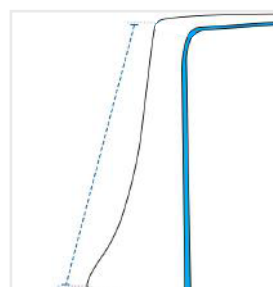

How to Measure Ice Hockey Net Cover

Measurement Instruction

- ✓ Give exact measurement from edge to edge.
- ✓ We add 1" to 2" leeway on the given width/depth for easy pull-in and pull-out.
- ✓ The height dimensions will remain same as provided by you.

Measurement (Inches)

1. Total Front Height	<input type="text"/>	2. Width	<input type="text"/>
3. Height from Bottom to Curve	<input type="text"/>	4. Top Depth	<input type="text"/>
5. Bottom Depth	<input type="text"/>	6. Slant Height	<input type="text"/>

1. Total Front Height:
Total Front Height of the Ice Hockey Net

2. Width:
Width of the Ice Hockey Net

3. Height from Bottom to Curve:
Height from Bottom to Curve of the Ice Hockey Net

4 Top Depth:
Top Depth of the Ice Hockey Net

5. Bottom Depth:
Bottom Depth of the Ice Hockey Net

6. Slant Height:
Slant Height of the Ice Hockey Net

We encourage you to upload the image of the article you need the cover for - this helps our team ensure covers are designed keeping your requirements in mind.