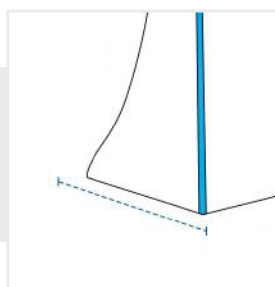

How to Measure Ice Hockey Net Cover

Measurement Instruction

- ✓ Give exact measurement from edge to edge.
- ✓ We add 1" to 2" leeway on the given width/depth for easy pull-in and pull-out.
- ✓ The height dimensions will remain same as provided by you.

Measurement (Inches)

1. Total Front Height	<input type="text"/>	2. Width	<input type="text"/>
3. Height from Bottom to Curve	<input type="text"/>	4. Top Depth	<input type="text"/>
5. Bottom Depth	<input type="text"/>	6. Slant Height	<input type="text"/>

1. Total Front Height:
Total Front Height of the Ice Hockey Net

2. Width:
Width of the Ice Hockey Net

3. Height from Bottom to Curve:
Height from Bottom to Curve of the Ice Hockey Net

4 Top Depth:
Top Depth of the Ice Hockey Net

5. Bottom Depth:
Bottom Depth of the Ice Hockey Net

6. Slant Height:
Slant Height of the Ice Hockey Net

We encourage you to upload the image of the article you need the cover for - this helps our team ensure covers are designed keeping your requirements in mind.