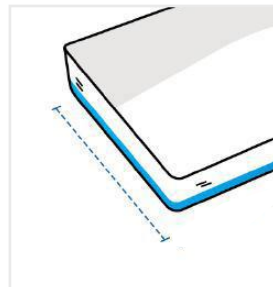

How to Measure Daybed Cushion Cover

Measurement Instruction

- ✓ Give exact measurement from edge to edge.
- ✓ We add 0" to -1" size variance on the given width/depth for perfect fit.
- ✓ The height dimensions will remain same as provided by you.

Measurement (Inches)

1. Length

2. Width

3. Thickness

1. Length:
Length of the
Daybed Cushion

2. Width:
Width of the
Daybed Cushion

3. Thickness:
Thickness of the
Daybed Cushion

We encourage you to upload the image of the article you need the cover for - this helps our team ensure covers are designed keeping your requirements in mind.