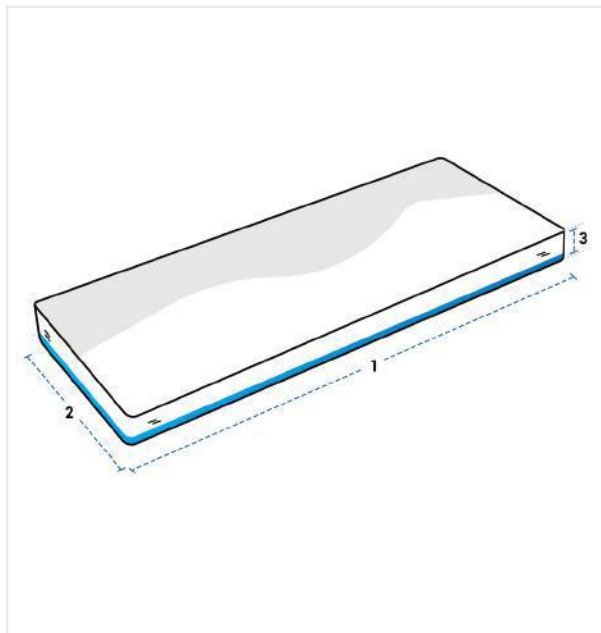

How to Measure Daybed Cushion Cover

Measurement Instruction

- ✓ Give exact measurement from edge to edge.
- ✓ We add 0" to -1" size variance on the given width/depth for perfect fit.
- ✓ The height dimensions will remain same as provided by you.

Measurement (Inches)

1. Length

2. Width

3. Thickness

1. Length:
Length of the
Daybed Cushion

2. Width:
Width of the
Daybed Cushion

3. Thickness:
Thickness of the
Daybed Cushion

We encourage you to upload the image of the article you need the cover for - this helps our team ensure covers are designed keeping your requirements in mind.