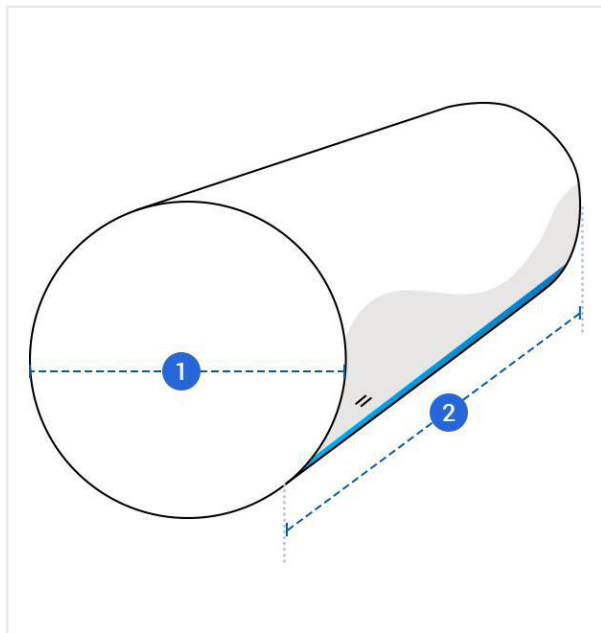

## How to Measure Bolster Indoor Cushion Cover

### Measurement Instruction

✓ Give exact measurement from edge to edge.

✓ We add 0" to -1" size variance on the given width/depth for perfect fit.

### Measurement (Inches)

1. Diameter

2. Length

#### 1. Diameter:

Diameter of the Bolster Cushion Cover