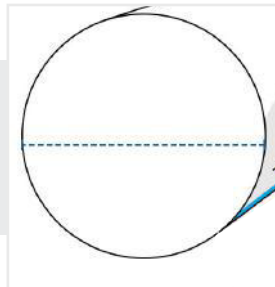

## How to Measure Bolster Indoor Cushion Cover

### Measurement Instruction

✓ Give exact measurement from edge to edge.

✓ We add 0" to -1" size variance on the given width/depth for perfect fit.

### Measurement (Inches)

1. Diameter

2. Length

#### 1. Diameter:

Diameter of the Bolster Cushion Cover