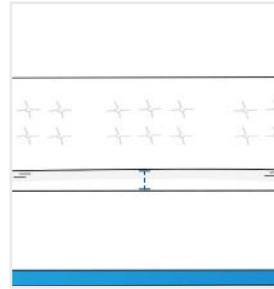

How to Measure 3-Seater-Sofa

Measurement Instruction

- ✓ Give exact measurement from edge to edge.
- ✓ We add 1" to 2" leeway on the given width/depth for easy pull-in and pull-out.
- ✓ The height dimensions will remain same as provided by you.

1. Total Height:
Total Height of the 3-Seater-Sofa

2. Top Width:
Top Width of the 3-Seater-Sofa

3. Armrest Depth:
Armrest Depth of the 3-Seater-Sofa

4. Armrest Width:
Armrest Width of the 3-Seater-Sofa

5. Armrest Height:
Armrest Height of the 3-Seater-Sofa

6. Armrest to Armrest Width:
Armrest to Armrest Width of the 3-Seater-Sofa

7. Seating Area Width:

Seating Area Width of the 3-Seater-Sofa

8. Seating Area Depth:

Seating Area Depth of the 3-Seater-Sofa

9. Height upto Armrest:

Height upto Armrest of the 3-Seater-Sofa

10. Height Upto Seating Area:

Height Upto Seating Area of the 3-Seater-Sofa

11. Bottom Width:

Bottom Width of the 3-Seater-Sofa