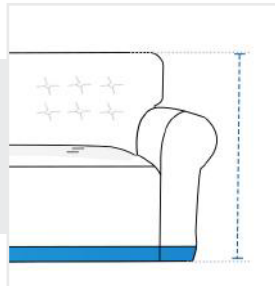

How to Measure 3-Seater-Sofa

Measurement Instruction

- ✓ Give exact measurement from edge to edge.
- ✓ We add 1" to 2" leeway on the given width/depth for easy pull-in and pull-out.
- ✓ The height dimensions will remain same as provided by you.

Measurement (Inches)

1. Total Height	____	2. Top Width	____
3. Armrest Depth	____	4. Armrest Width	____
5. Armrest Height	____	6. Armrest to Armrest Width	____
7. Seating Area Width	____	8. Seating Area Depth	____
9. Height upto Armrest	____	10. Height Upto Seating Area	____
11. Bottom Width	____		

1. Total Height:
Total Height of the 3-Seater-Sofa

2. Top Width:
Top Width of the 3-Seater-Sofa

3. Armrest Depth:
Armrest Depth of the 3-Seater-Sofa

4. Armrest Width:
Armrest Width of the 3-Seater-Sofa

5. Armrest Height:
Armrest Height of the 3-Seater-Sofa

6. Armrest to Armrest Width:
Armrest to Armrest Width of the 3-Seater-Sofa