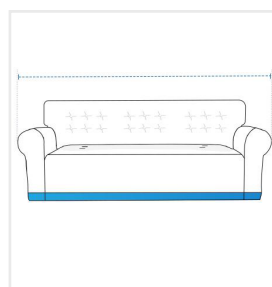

How to Measure 3-Seater-Sofa

Measurement Instruction

- ✓ Give exact measurement from edge to edge.
- ✓ We add 1" to 2" leeway on the given width/depth for easy pull-in and pull-out.
- ✓ The height dimensions will remain same as provided by you.

Measurement (Inches)

1. Total Height	<input type="text"/>	2. Top Width	<input type="text"/>
3. Armrest Depth	<input type="text"/>	4. Armrest Width	<input type="text"/>
5. Armrest Height	<input type="text"/>	6. Armrest to Armrest Width	<input type="text"/>
7. Seating Area Width	<input type="text"/>	8. Seating Area Depth	<input type="text"/>
9. Height upto Armrest	<input type="text"/>	10. Height Upto Seating Area	<input type="text"/>
11. Bottom Width	<input type="text"/>		

1. Total Height:
Total Height of the 3-Seater-Sofa

2. Top Width:
Top Width of the 3-Seater-Sofa

3. Armrest Depth:
Armrest Depth of the 3-Seater-Sofa

4. Armrest Width:
Armrest Width of the 3-Seater-Sofa

5. Armrest Height:
Armrest Height of the 3-Seater-Sofa

6. Armrest to Armrest Width:
Armrest to Armrest Width of the 3-Seater-Sofa

7. Seating Area Width:

Seating Area Width of the 3-Seater-Sofa

8. Seating Area Depth:

Seating Area Depth of the 3-Seater-Sofa

9. Height upto Armrest: