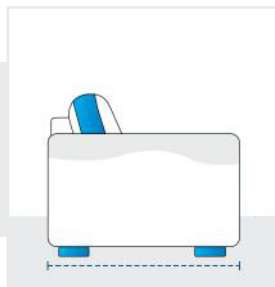

How to Measure 3-Seater-Sofa

Measurement Instruction

- ✓ Give exact measurement from edge to edge.
- ✓ We add 1" to 2" leeway on the given width/depth for easy pull-in and pull-out.
- ✓ The height dimensions will remain same as provided by you.

Measurement (Inches)

1. Total Height	<input type="text"/>	2. Top Width	<input type="text"/>
3. Armrest Depth	<input type="text"/>	4. Armrest Width	<input type="text"/>
5. Armrest Height	<input type="text"/>	6. Armrest to Armrest Width	<input type="text"/>
7. Seating Area Width	<input type="text"/>	8. Seating Area Depth	<input type="text"/>
9. Height upto Armrest	<input type="text"/>	10. Height Upto Seating Area	<input type="text"/>
11. Bottom Width	<input type="text"/>		

1. Total Height:
Total Height of the 3-Seater-Sofa

2. Top Width:
Top Width of the 3-Seater-Sofa

3. Armrest Depth:
Armrest Depth of the 3-Seater-Sofa

4. Armrest Width:
Armrest Width of the 3-Seater-Sofa

5. Armrest Height:
Armrest Height of the 3-Seater-Sofa