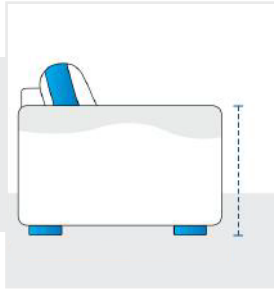

6. Armrest to Armrest Width:
Armrest to Armrest Width of the 3-Seater-Sofa

7. Seating Area Width:

Seating Area Width of the 3-Seater-Sofa

8. Seating Area Depth:

Seating Area Depth of the 3-Seater-Sofa

9. Height upto Armrest:

Height upto Armrest of the 3-Seater-Sofa

10. Height Upto Seating Area:

Height Upto Seating Area of the 3-Seater-Sofa

11. Bottom Width:

Bottom Width of the 3-Seater-Sofa