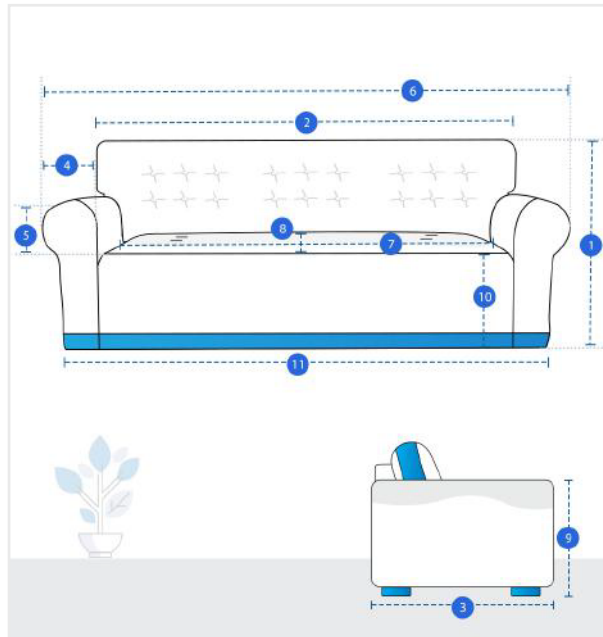

How to Measure 3-Seater-Sofa

Measurement Instruction

- ✓ Give exact measurement from edge to edge.
- ✓ We add 1" to 2" leeway on the given width/depth for easy pull-in and pull-out.
- ✓ The height dimensions will remain same as provided by you.

Measurement (Inches)

1. Total Height	<input type="text"/>	2. Top Width	<input type="text"/>
3. Armrest Depth	<input type="text"/>	4. Armrest Width	<input type="text"/>
5. Armrest Height	<input type="text"/>	6. Armrest to Armrest Width	<input type="text"/>
7. Seating Area Width	<input type="text"/>	8. Seating Area Depth	<input type="text"/>
9. Height upto Armrest	<input type="text"/>	10. Height Upto Seating Area	<input type="text"/>
11. Bottom Width	<input type="text"/>		

1. Total Height:
Total Height of the 3-Seater-Sofa

2. Top Width:
Top Width of the 3-Seater-Sofa

3. Armrest Depth:
Armrest Depth of the 3-Seater-Sofa

4. Armrest Width:
Armrest Width of the 3-Seater-Sofa

5. Armrest Height:
Armrest Height of the 3-Seater-Sofa

6. Armrest to Armrest Width:
Armrest to Armrest Width of the 3-Seater-Sofa

7. Seating Area Width:

Seating Area Width of the 3-Seater-Sofa

8. Seating Area Depth:

Seating Area Depth of the 3-Seater-Sofa

9. Height upto Armrest: