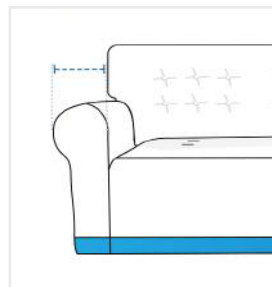

How to Measure 3-Seater-Sofa

Measurement Instruction

- ✓ Give exact measurement from edge to edge.
- ✓ We add 1" to 2" leeway on the given width/depth for easy pull-in and pull-out.
- ✓ The height dimensions will remain same as provided by you.

Measurement (Inches)

1. Total Height	<input type="text"/>	2. Top Width	<input type="text"/>
3. Armrest Depth	<input type="text"/>	4. Armrest Width	<input type="text"/>
5. Armrest Height	<input type="text"/>	6. Armrest to Armrest Width	<input type="text"/>
7. Seating Area Width	<input type="text"/>	8. Seating Area Depth	<input type="text"/>
9. Height upto Armrest	<input type="text"/>	10. Height Upto Seating Area	<input type="text"/>
11. Bottom Width	<input type="text"/>		

1. Total Height:
Total Height of the 3-Seater-Sofa

2. Top Width:
Top Width of the 3-Seater-Sofa

3. Armrest Depth:
Armrest Depth of the 3-Seater-Sofa

4. Armrest Width:
Armrest Width of the 3-Seater-Sofa

5. Armrest Height:
Armrest Height of the 3-Seater-Sofa

6. Armrest to Armrest Width:
Armrest to Armrest Width of the 3-Seater-Sofa

7. Seating Area Width:

Seating Area Width of the 3-Seater-Sofa

8. Seating Area Depth:

Seating Area Depth of the 3-Seater-Sofa

9. Height upto Armrest: