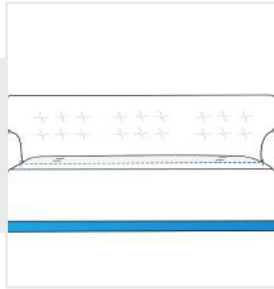

How to Measure 3-Seater-Sofa

Measurement Instruction

- ✓ Give exact measurement from edge to edge.
- ✓ We add 1" to 2" leeway on the given width/depth for easy pull-in and pull-out.
- ✓ The height dimensions will remain same as provided by you.

Measurement (Inches)

1. Total Height	<input type="text"/>	2. Top Width	<input type="text"/>
3. Armrest Depth	<input type="text"/>	4. Armrest Width	<input type="text"/>
5. Armrest Height	<input type="text"/>	6. Armrest to Armrest Width	<input type="text"/>
7. Seating Area Width	<input type="text"/>	8. Seating Area Depth	<input type="text"/>
9. Height upto Armrest	<input type="text"/>	10. Height Upto Seating Area	<input type="text"/>
11. Bottom Width	<input type="text"/>		

1. Total Height:
Total Height of the 3-Seater-Sofa

2. Top Width:
Top Width of the 3-Seater-Sofa

3. Armrest Depth:
Armrest Depth of the 3-Seater-Sofa

4. Armrest Width:
Armrest Width of the 3-Seater-Sofa

5. Armrest Height:
Armrest Height of the 3-Seater-Sofa

6. Armrest to Armrest Width:
Armrest to Armrest Width of the 3-Seater-Sofa

7. Seating Area Width:

Seating Area Width of the 3-Seater-Sofa

8. Seating Area Depth:

Seating Area Depth of the 3-Seater-Sofa

9. Height upto Armrest: