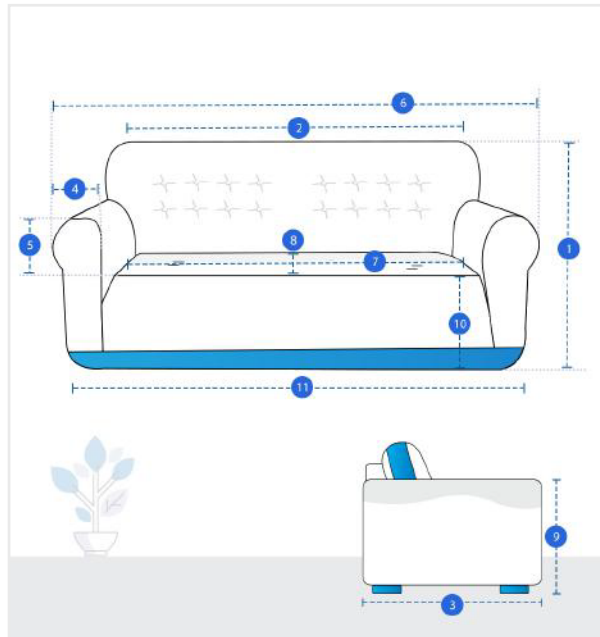

How to Measure 2-Seater-Sofa

Measurement Instruction

- ✓ Give exact measurement from edge to edge.
- ✓ We add 1" to 2" leeway on the given width/depth for easy pull-in and pull-out.
- ✓ The height dimensions will remain same as provided by you.

Measurement (Inches)

1. Total Height	<input type="text"/>	2. Top Width	<input type="text"/>
3. Armrest Depth	<input type="text"/>	4. Armrest Width	<input type="text"/>
5. Armrest Height	<input type="text"/>	6. Armrest to Armrest Width	<input type="text"/>
7. Seating Area Width	<input type="text"/>	8. Seating Area Depth	<input type="text"/>
9. Height upto Armrest	<input type="text"/>	10. Height Upto Seating Area	<input type="text"/>
11. Bottom Width	<input type="text"/>		

1. Total Height:
Total Height of the 2-Seater-Sofa

2. Top Width:
Top Width of the 2-Seater-Sofa

3. Armrest Depth:
Armrest Depth of the 2-Seater-Sofa

4. Armrest Width:
Armrest Width of the 2-Seater-Sofa

5. Armrest Height:
Armrest Height of the 2-Seater-Sofa

6. Armrest to Armrest Width:
Armrest to Armrest Width of the 2-Seater-Sofa

7. Seating Area Width:

Seating Area Width of the 2-Seater-Sofa

8. Seating Area Depth:

Seating Area Depth of the 2-Seater-Sofa

9. Height upto Armrest: