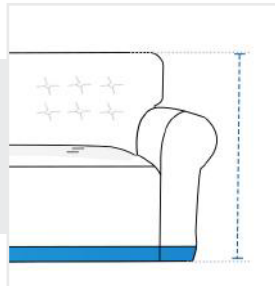

How to Measure 2-Seater-Sofa

Measurement Instruction

- ✓ Give exact measurement from edge to edge.
- ✓ We add 1" to 2" leeway on the given width/depth for easy pull-in and pull-out.
- ✓ The height dimensions will remain same as provided by you.

Measurement (Inches)

1. Total Height	<input type="text"/>	2. Top Width	<input type="text"/>
3. Armrest Depth	<input type="text"/>	4. Armrest Width	<input type="text"/>
5. Armrest Height	<input type="text"/>	6. Armrest to Armrest Width	<input type="text"/>
7. Seating Area Width	<input type="text"/>	8. Seating Area Depth	<input type="text"/>
9. Height upto Armrest	<input type="text"/>	10. Height Upto Seating Area	<input type="text"/>
11. Bottom Width	<input type="text"/>		

1. Total Height:
Total Height of the 2-Seater-Sofa

2. Top Width:
Top Width of the 2-Seater-Sofa

3. Armrest Depth:
Armrest Depth of the 2-Seater-Sofa

4. Armrest Width:
Armrest Width of the 2-Seater-Sofa

5. Armrest Height:
Armrest Height of the 2-Seater-Sofa

6. Armrest to Armrest Width:
Armrest to Armrest Width of the 2-Seater-Sofa

7. Seating Area Width:

Seating Area Width of the 2-Seater-Sofa

8. Seating Area Depth:

Seating Area Depth of the 2-Seater-Sofa

9. Height upto Armrest: