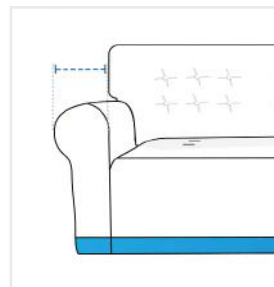

How to Measure 2-Seater-Sofa

Measurement Instruction

- ✓ Give exact measurement from edge to edge.
- ✓ We add 1" to 2" leeway on the given width/depth for easy pull-in and pull-out.
- ✓ The height dimensions will remain same as provided by you.

Measurement (Inches)

1. Total Height	<input type="text"/>	2. Top Width	<input type="text"/>
3. Armrest Depth	<input type="text"/>	4. Armrest Width	<input type="text"/>
5. Armrest Height	<input type="text"/>	6. Armrest to Armrest Width	<input type="text"/>
7. Seating Area Width	<input type="text"/>	8. Seating Area Depth	<input type="text"/>
9. Height upto Armrest	<input type="text"/>	10. Height Upto Seating Area	<input type="text"/>
11. Bottom Width	<input type="text"/>		

1. Total Height:
Total Height of the 2-Seater-Sofa

2. Top Width:
Top Width of the 2-Seater-Sofa

3. Armrest Depth:
Armrest Depth of the 2-Seater-Sofa

4. Armrest Width:
Armrest Width of the 2-Seater-Sofa

5. Armrest Height:
Armrest Height of the 2-Seater-Sofa

6. Armrest to Armrest Width:
Armrest to Armrest Width of the 2-Seater-Sofa

7. Seating Area Width:

Seating Area Width of the 2-Seater-Sofa

8. Seating Area Depth:

Seating Area Depth of the 2-Seater-Sofa

9. Height upto Armrest: