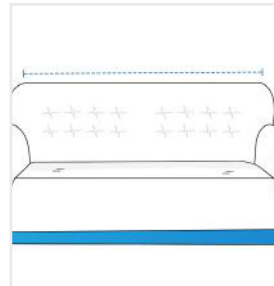

How to Measure 2-Seater-Sofa

Measurement Instruction

- ✓ Give exact measurement from edge to edge.
- ✓ We add 1" to 2" leeway on the given width/depth for easy pull-in and pull-out.
- ✓ The height dimensions will remain same as provided by you.

Measurement (Inches)

1. Total Height	<input type="text"/>	2. Top Width	<input type="text"/>
3. Armrest Depth	<input type="text"/>	4. Armrest Width	<input type="text"/>
5. Armrest Height	<input type="text"/>	6. Armrest to Armrest Width	<input type="text"/>
7. Seating Area Width	<input type="text"/>	8. Seating Area Depth	<input type="text"/>
9. Height upto Armrest	<input type="text"/>	10. Height Upto Seating Area	<input type="text"/>
11. Bottom Width	<input type="text"/>		

1. Total Height:
Total Height of the 2-Seater-Sofa

2. Top Width:
Top Width of the 2-Seater-Sofa

3. Armrest Depth:
Armrest Depth of the 2-Seater-Sofa

4. Armrest Width:
Armrest Width of the 2-Seater-Sofa

5. Armrest Height:
Armrest Height of the 2-Seater-Sofa

6. Armrest to Armrest Width:
Armrest to Armrest Width of the 2-Seater-Sofa

7. Seating Area Width:

Seating Area Width of the 2-Seater-Sofa

8. Seating Area Depth:

Seating Area Depth of the 2-Seater-Sofa

9. Height upto Armrest: