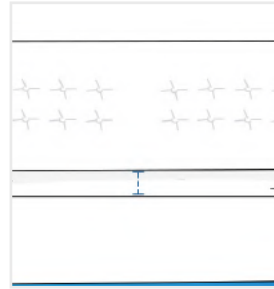

1. Total Height:
Total Height of the 2-Seater-Sofa

2. Top Width:
Top Width of the 2-Seater-Sofa

3. Armrest Depth:
Armrest Depth of the 2-Seater-Sofa

4. Armrest Width:
Armrest Width of the 2-Seater-Sofa

5. Armrest Height:
Armrest Height of the 2-Seater-Sofa

6. Armrest to Armrest Width:
Armrest to Armrest Width of the 2-Seater-Sofa

7. Seating Area Width:

Seating Area Width of the 2-Seater-Sofa

8. Seating Area Depth:

Seating Area Depth of the 2-Seater-Sofa

9. Height upto Armrest:

Height upto Armrest of the 2-Seater-Sofa

10. Height Upto Seating Area:

Height Upto Seating Area of the 2-Seater-Sofa

11. Bottom Width:

Bottom Width of the 2-Seater-Sofa