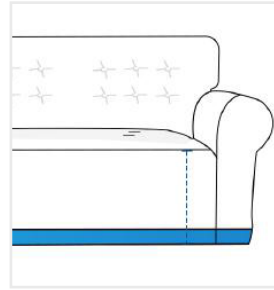

1. Total Height:
Total Height of the 2-Seater-Sofa

2. Top Width:
Top Width of the 2-Seater-Sofa

3. Armrest Depth:
Armrest Depth of the 2-Seater-Sofa

4. Armrest Width:
Armrest Width of the 2-Seater-Sofa

5. Armrest Height:
Armrest Height of the 2-Seater-Sofa

6. Armrest to Armrest Width:
Armrest to Armrest Width of the 2-Seater-Sofa

7. Seating Area Width:

Seating Area Width of the 2-Seater-Sofa

8. Seating Area Depth:

Seating Area Depth of the 2-Seater-Sofa

9. Height upto Armrest:

Height upto Armrest of the 2-Seater-Sofa

10. Height Upto Seating Area:

Height Upto Seating Area of the 2-Seater-Sofa

11. Bottom Width:

Bottom Width of the 2-Seater-Sofa