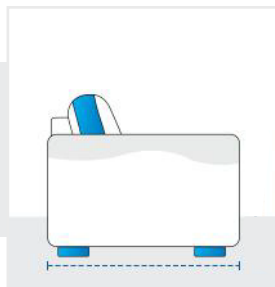

How to Measure 2-Seater-Sofa

Measurement Instruction

- ✓ Give exact measurement from edge to edge.
- ✓ We add 1" to 2" leeway on the given width/depth for easy pull-in and pull-out.
- ✓ The height dimensions will remain same as provided by you.

Measurement (Inches)

1. Total Height	<input type="text"/>	2. Top Width	<input type="text"/>
3. Armrest Depth	<input type="text"/>	4. Armrest Width	<input type="text"/>
5. Armrest Height	<input type="text"/>	6. Armrest to Armrest Width	<input type="text"/>
7. Seating Area Width	<input type="text"/>	8. Seating Area Depth	<input type="text"/>
9. Height upto Armrest	<input type="text"/>	10. Height Upto Seating Area	<input type="text"/>
11. Bottom Width	<input type="text"/>		

1. Total Height:
Total Height of the 2-Seater-Sofa

2. Top Width:
Top Width of the 2-Seater-Sofa

3. Armrest Depth:
Armrest Depth of the 2-Seater-Sofa

4. Armrest Width:
Armrest Width of the 2-Seater-Sofa

5. Armrest Height:
Armrest Height of the 2-Seater-Sofa