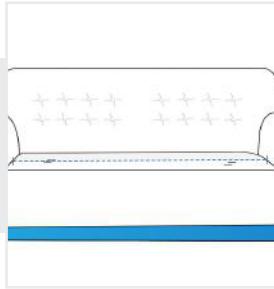

How to Measure 2-Seater-Sofa

Measurement Instruction

- ✓ Give exact measurement from edge to edge.
- ✓ We add 1" to 2" leeway on the given width/depth for easy pull-in and pull-out.
- ✓ The height dimensions will remain same as provided by you.

1. Total Height:
Total Height of the 2-Seater-Sofa

2. Top Width:
Top Width of the 2-Seater-Sofa

3. Armrest Depth:
Armrest Depth of the 2-Seater-Sofa

4. Armrest Width:
Armrest Width of the 2-Seater-Sofa

5. Armrest Height:
Armrest Height of the 2-Seater-Sofa

6. Armrest to Armrest Width:
Armrest to Armrest Width of the 2-Seater-Sofa

7. Seating Area Width:

Seating Area Width of the 2-Seater-Sofa

8. Seating Area Depth:

Seating Area Depth of the 2-Seater-Sofa

9. Height upto Armrest:

Height upto Armrest of the 2-Seater-Sofa

10. Height Upto Seating Area:

Height Upto Seating Area of the 2-Seater-Sofa

11. Bottom Width:

Bottom Width of the 2-Seater-Sofa