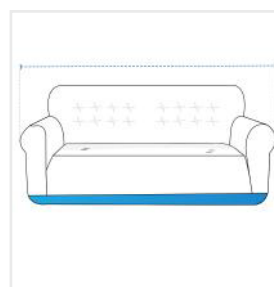

How to Measure 2-Seater-Sofa

Measurement Instruction

- ✓ Give exact measurement from edge to edge.
- ✓ We add 1" to 2" leeway on the given width/depth for easy pull-in and pull-out.
- ✓ The height dimensions will remain same as provided by you.

1. Total Height:
Total Height of the 2-Seater-Sofa

2. Top Width:
Top Width of the 2-Seater-Sofa

3. Armrest Depth:
Armrest Depth of the 2-Seater-Sofa

4. Armrest Width:
Armrest Width of the 2-Seater-Sofa

5. Armrest Height:
Armrest Height of the 2-Seater-Sofa

6. Armrest to Armrest Width:
Armrest to Armrest Width of the 2-Seater-Sofa

7. Seating Area Width:

Seating Area Width of the 2-Seater-Sofa

8. Seating Area Depth:

Seating Area Depth of the 2-Seater-Sofa

9. Height upto Armrest:

Height upto Armrest of the 2-Seater-Sofa

10. Height Upto Seating Area:

Height Upto Seating Area of the 2-Seater-Sofa

11. Bottom Width:

Bottom Width of the 2-Seater-Sofa